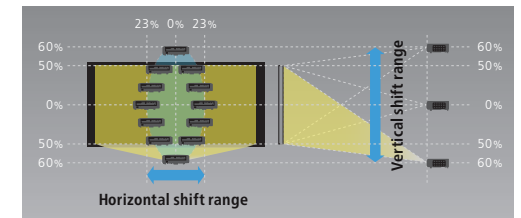

Bright and Colorful 4K Images

The bright DLP projection system featured on the LX-NZ30 uses a 0.47-inch DMD device to display 4K resolution (3840x2160), which is four times higher than Full HD (1080P), in full detail. The bright, vividly colored, high-definition 4K images allow viewers to enjoy a sense of presence and depth as if actually being there in the same place.

Automatic Detection of HDR Signals to Deliver Realistic and Dynamic High-Definition Images

In addition to the HDR10 format used in Ultra HD Blu-ray™ and streaming services, the LX-NZ30 also supports the HLG (Hybrid Log Gamma) format used in broadcasting and other applications. When each of these signals is detected, the projector automatically switches to the optimal picture quality mode to project high-quality, realistic, dynamic images.

High Frame Rate and Low Latency for Large Screen Gaming on Screen Sizes Well Beyond 100 Inches

To support high frame rate content beyond conventional 60Hz, the system supports up to 2K 240Hz input. What's more, when the projector is set to the low latency mode, latency is less than 1.5 frames (at 4K60Hz). This enables smooth, low-lag images even on screens much larger than 100 inches, offering large-screen gaming as a new way to enjoy home theater. In addition, the DisplayPort port allows for direct connection from a compatible PC.

Installation Wherever You Want. Let the Wide Lens Shift and 1.6x Zoom Do the Work.

Even in a room with limited space, the LX-NZ30 can be installed with a minimal footprint and maximum flexibility, from the ceiling to the shelf and just about anywhere in between. In addition to a wide lens shift range of 60% vertical and 23% horizontal, this projector is equipped with a 1.6x zoom that enables a projection distance of 3 to 4.8 m at 100 inches, making it flexible for a variety of installation environments without sacrificing image quality.