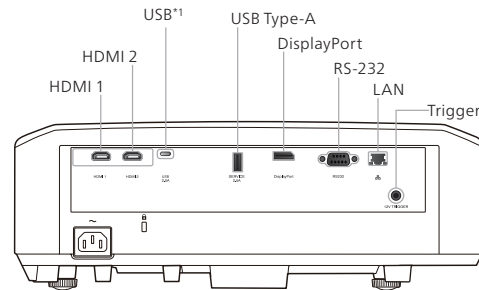

*2: Projection distances are design specifications, so there is ±5% variation.

Connectors

External Dimensions (W x H x D): 405 x 145.8 x 341 (15-7/8" x 5-3/4" x 13-1/2")

Unit: mm (in)

www.jvc.eu

For more information, scan or click on the QR code