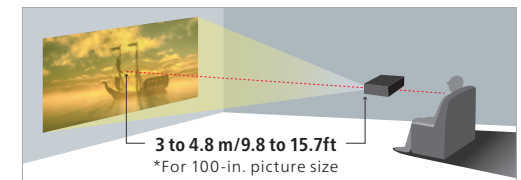

High Frame Rate and Low Latency for Large Screen Gaming on Screen Sizes Well Beyond 100 Inches

To support high frame rate content beyond conventional 60Hz, the system supports up to 2K 240Hz input. What's more, when the projector is set to the low latency mode, latency is less than 1.5 frames (at 4K60Hz). This enables smooth, low-lag images even on screens much larger than 100 inches, offering large-screen gaming as a new way to enjoy home theater. In addition, the DisplayPort port allows for direct connection from a compatible PC.

Installation Wherever You Want. Let the Wide Lens Shift and 1.6x Zoom Do the Work.

Even in a room with limited space, the LX-NZ30 can be installed with a minimal footprint and maximum flexibility, from the ceiling to the shelf and just about anywhere in between. In addition to a wide lens shift range of 60% vertical and 23% horizontal, this projector is equipped with a 1.6x zoom that enables a projection distance of 3 to 4.8 m at 100 inches, making it flexible for a variety of installation environments without sacrificing image quality.

Lens shift function: 60% vertical, 23% horizontal

1.6x big zoom

Geometric Distortion Correction Further Enhances Ease of Installation

The LX-NZ30's lens shift and zoom functions enhance ease of installation, and it is now equipped with a new geometric correction function that corrects geometric distortions. In addition to trapezoidal correction for horizontal, vertical, and tilt adjustment, the LX-NZ30 is also equipped with corner adjustment for four-corner adjustment and warping correction for distortion correction that can be moved arbitrarily at cross points, enabling an even higher degree of flexibility in installation.