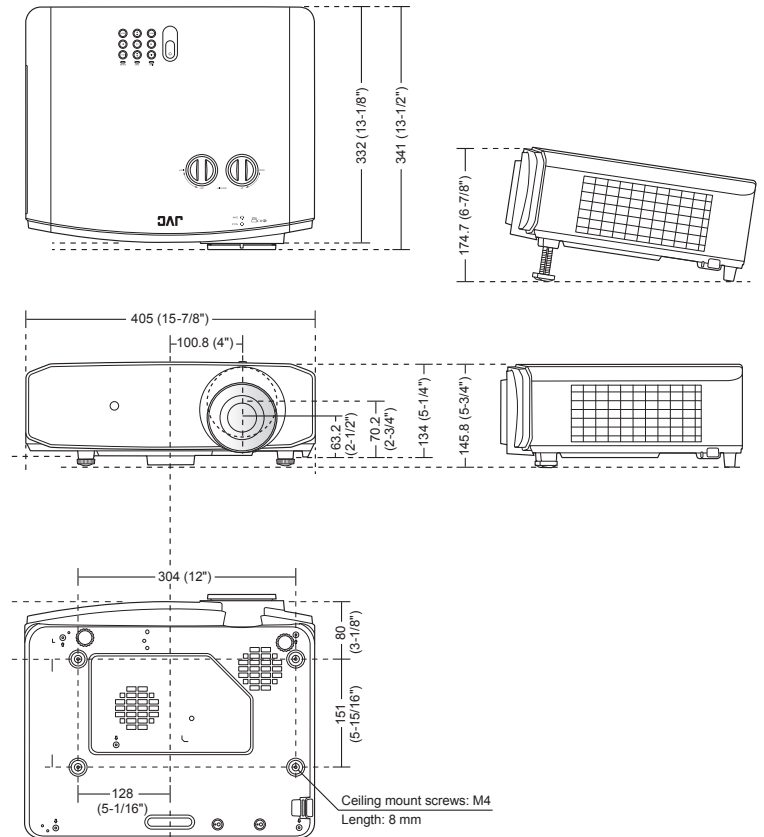

Specifications

Model	LX-NZ30	
Device	0.47" DMD (1920 x 1080)	
Resolution	3840 x 2160	
Lens	1.6x manual zoom/focus lens f=14.3 ~ 22.9 mm, F 1.809	
Lens shift	Manual: Vertical ±60 %, Horizontal ±23 %	
Projection display size	60~200-inch	
Light source	BLU-Escnt (Laser diode) (Life: Approx. 20,000 hours)	
Brightness	3,300lm	
HDR	Compatible (HDR10 / HLG)	
Input terminals	HDMI	2 (HDCP2.3 compatibility)
	DisplayPort	1
	USB*1	1
Output terminals	USB Type A	1 (Power supply 5 V/1.5 A)
	Trigger	1 (Mini jack, 12 V/0.1 A)
Control terminals	RS-232C	1 (D-sub 9-pin)
	LAN	1 (RJ-45, 10BASE-T/ 100BASE-TX)
Power consumption	360 W (Standby: 0.5 W)	
Fan noise	29 dB/34 dB (Eco/Normal)	
Power requirement	AC 100 – 240 V, 50/60 Hz	
Dimensions (W x H x D)	405 x 145.8 x 341 mm (15-7/8" x 5-3/4" x 13-1/2")	
Weight	5.9 kg (13.0 lbs.)	

Screen diagonal (inch)	Display size (16:9)				Projection distance*2			
	Width (inch)	Width (cm)	Height (inch)	Height (cm)	Wide (inch)	Wide (cm)	Tele (inch)	Tele (cm)
80	70	177	39	100	94	240	151	384
90	78	199	44	112	106	270	170	432
100	87	221	49	125	118	300	189	480
110	96	244	54	137	130	330	208	528
120	105	266	59	149	142	360	227	576
130	113	288	64	162	154	390	246	624
140	122	310	69	174	165	420	265	672
150	131	332	74	187	177	450	283	720
160	139	354	78	199	189	480	302	768
170	148	376	83	212	201	510	321	816
180	157	398	88	224	213	540	340	864
190	166	421	93	237	224	570	359	912
200	174	443	98	249	236	600	378	960

*2: Projection distances are design specifications, so there is ±5% variation.

Connectors

External Dimensions (W x H x D): 405 x 145.8 x 341 (15-7/8" x 5-3/4" x 13-1/2")

Unit: mm (in)

www.jvc.eu

For more information, scan or click on the QR code