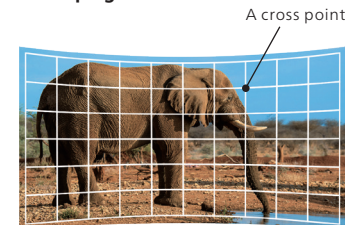

Lens shift function: 60% vertical, 23% horizontal

1.6x big zoom

Geometric Distortion Correction Further Enhances Ease of Installation

The LX-NZ30's lens shift and zoom functions enhance ease of installation, and it is now equipped with a new geometric correction function that corrects geometric distortions. In addition to trapezoidal correction for horizontal, vertical, and tilt adjustment, the LX-NZ30 is also equipped with corner adjustment for four-corner adjustment and warping correction for distortion correction that can be moved arbitrarily at cross points, enabling an even higher degree of flexibility in installation.

● Trapezoidal correction

● Corner adjustment

Adjusts four corners

● Warping correction

The warping function allows projection of natural-looking images that match the form of the screen by moving the cross points of vertical and horizontal lines to correct distortions of the image when projected onto an uneven screen surface, as well as cylindrical or spherical surfaces.